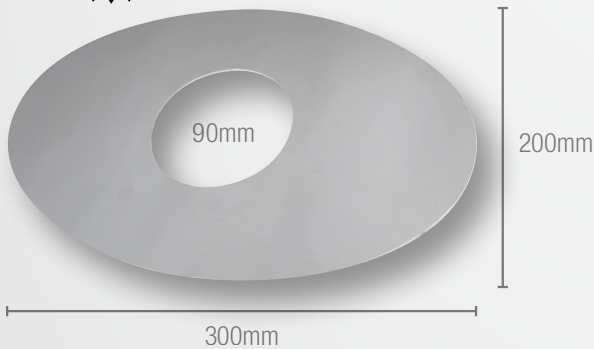

# COMPLETE

COVER PLATES

**NEW**

## Shower Mixer Fixer

**CHROME  
PLATED**

- Replace shower mixers with ease
- Fits all mixers
- Chrome plated brass
- Qty 1

Code: CPSMR90

## Tiler's Boo Boo

**CHROME  
PLATED**

- For use behind tap flanges that do not cover the hole in tiles
- Chrome plated brass
- Qty 1

Code: CPTBB30